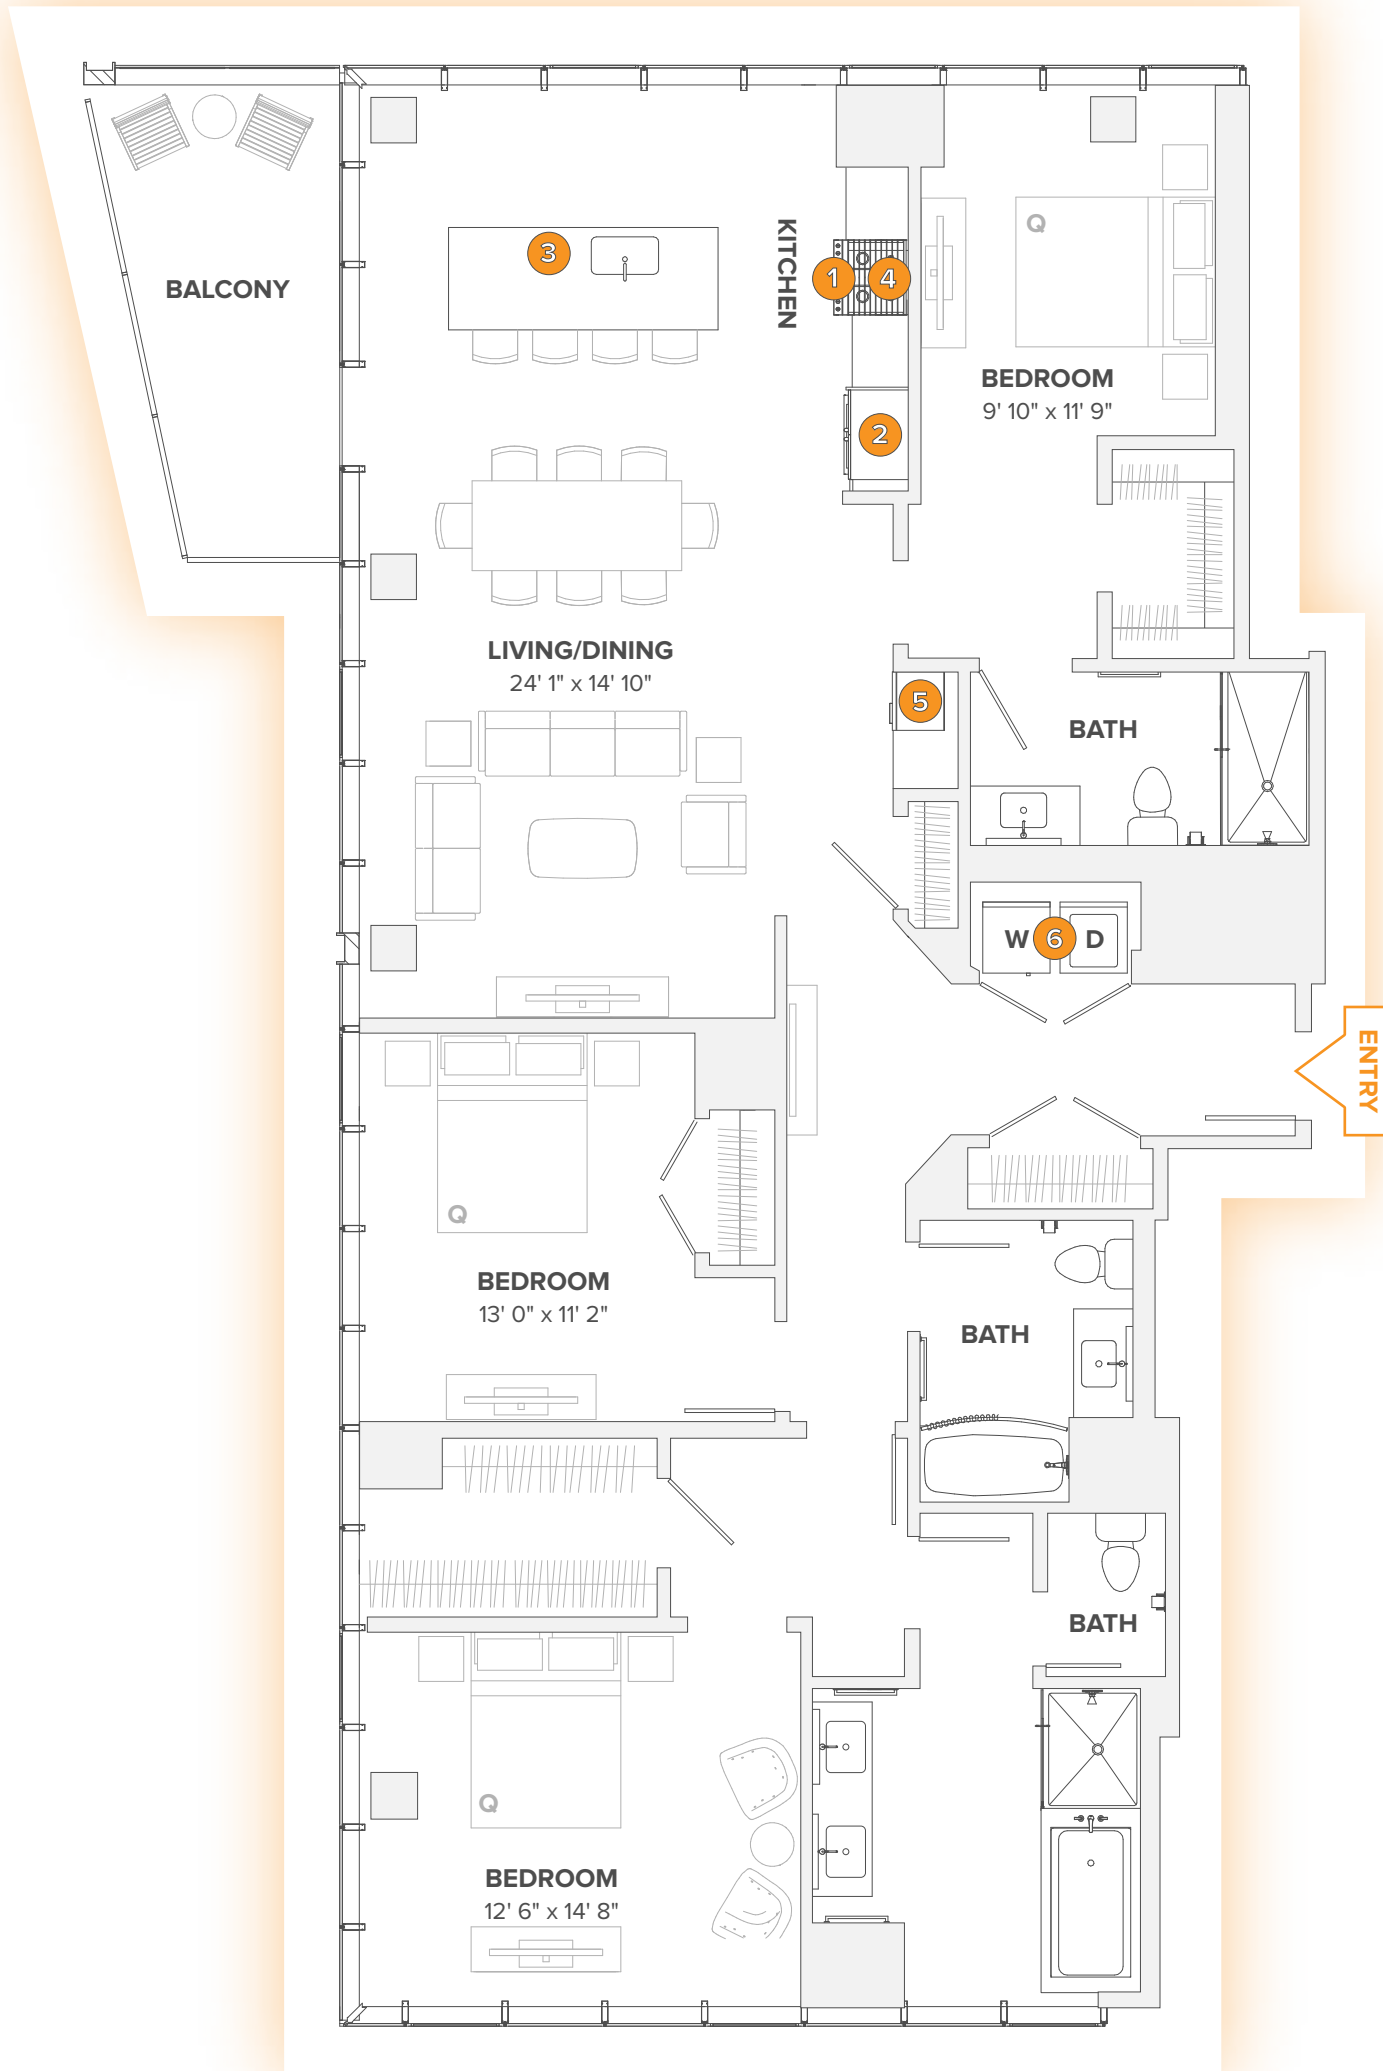

Avenir

PENTHOUSE 1

3 BEDROOM
2.5 BATH

1. 30" GE Café 6-Burner Gas Range & Convection Oven, Warming Drawer
2. 36" GE Café French Door Refrigerator
3. 24" GE Café Dishwasher
4. 30" GE Café Microwave with Fully Ventilated Hood
5. 20" GE Beverage Center & Wine Cooler
6. 27" GE Full-Sized Washer & Gas Dryer

730 NORTH MILWAUKEE, CHICAGO IL 60642

All floorplans, furniture, and measurements are approximate and to no particular scale. Actual layout and size may vary.

TANDEM