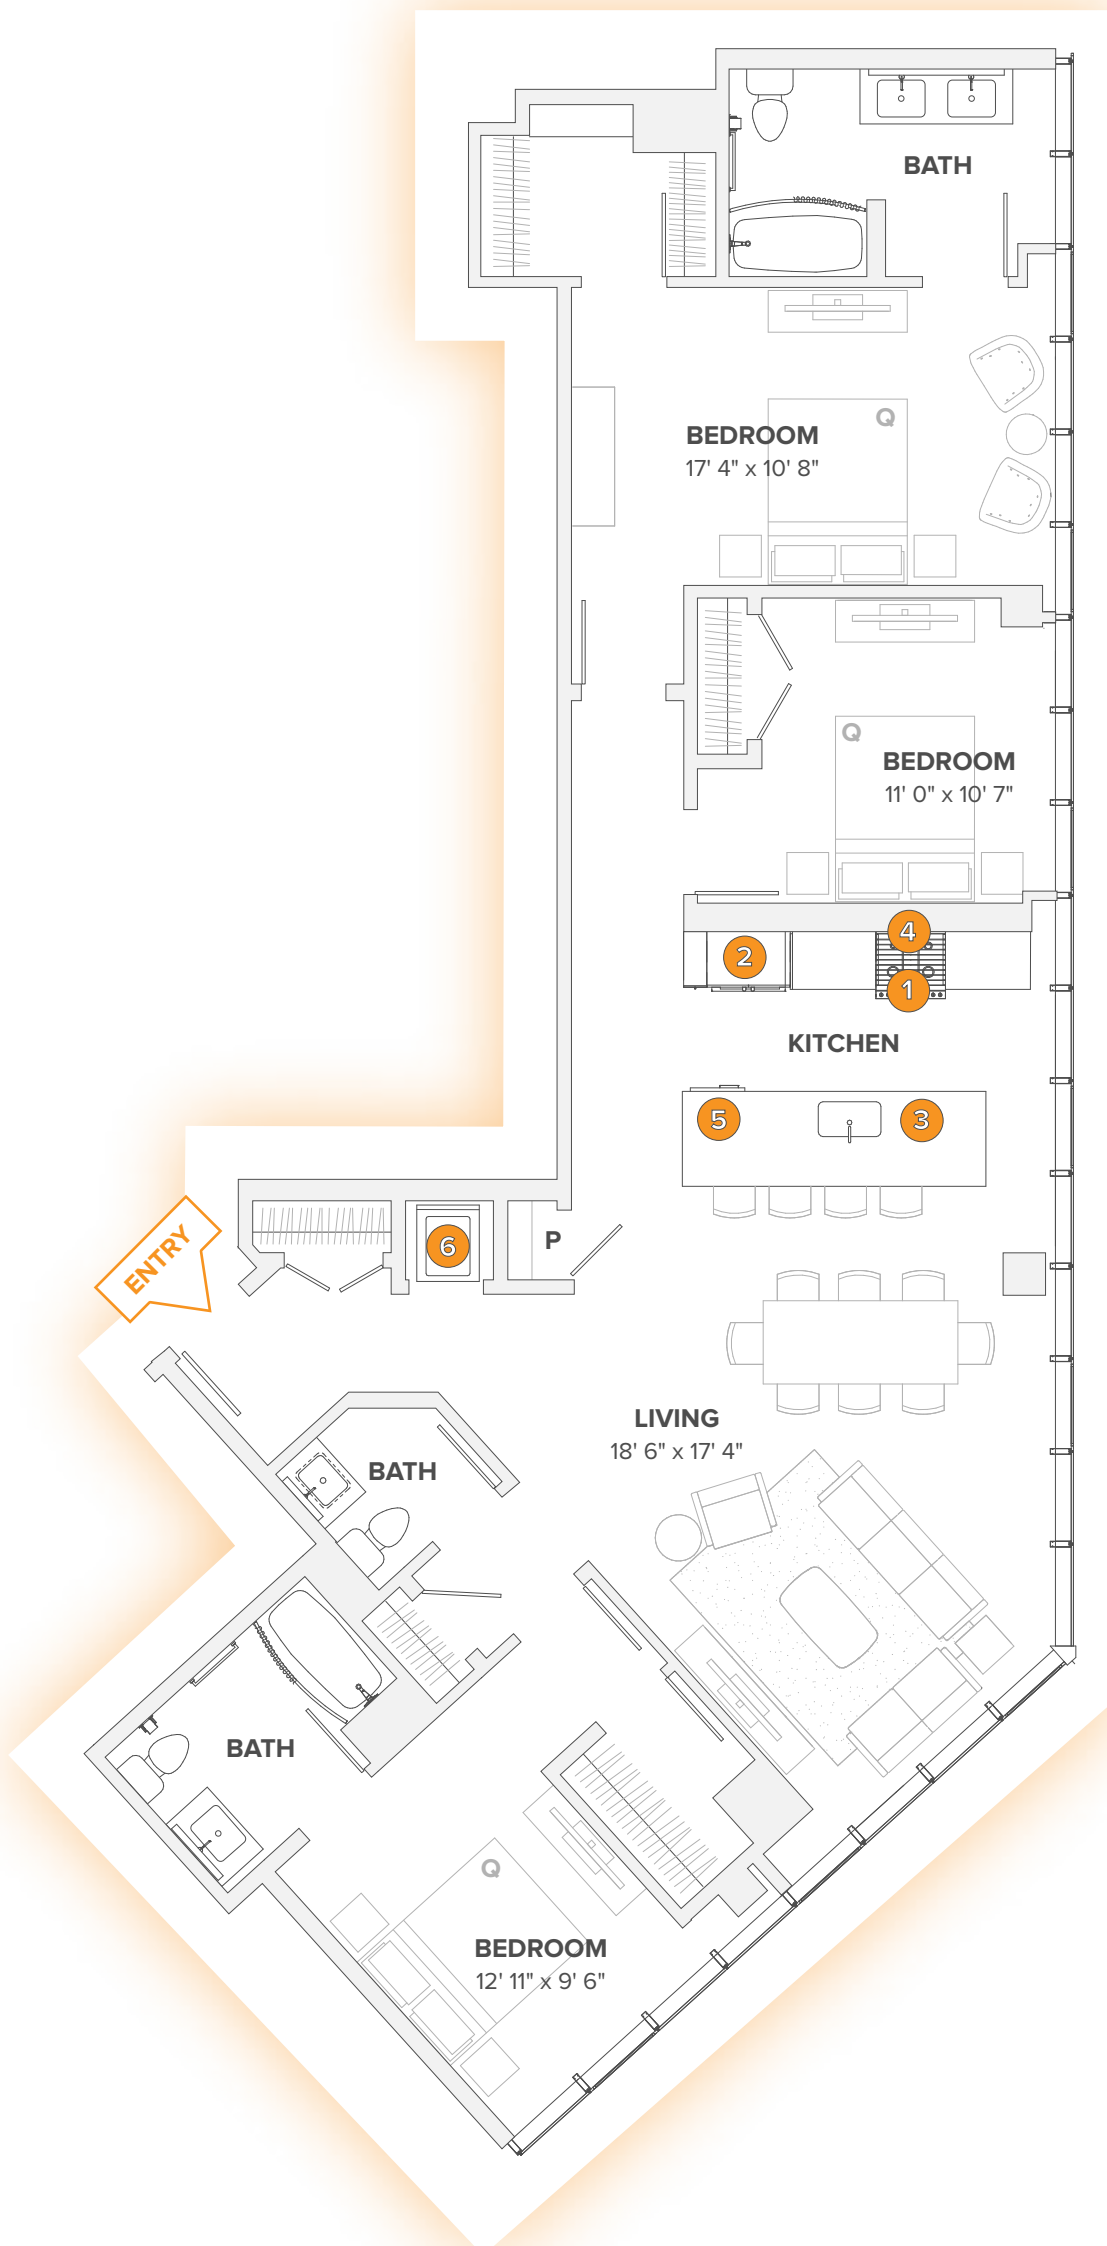

Avenir

PENTHOUSE 2

3 BEDROOM
2.5 BATH

1. 30" GE Café 6-Burner Gas Range & Convection Oven, Warming Drawer
2. 36" GE Café French Door Refrigerator
3. 24" GE Café Dishwasher
4. 30" GE Café Microwave with Fully Ventilated Hood
5. 20" GE Beverage Center & Wine Cooler
6. 27" GE Full-Sized Washer & Gas Dryer

730 NORTH MILWAUKEE, CHICAGO IL 60642

 All floorplans, furniture, and measurements are approximate and to no particular scale. Actual layout and size may vary.

 TANDEM