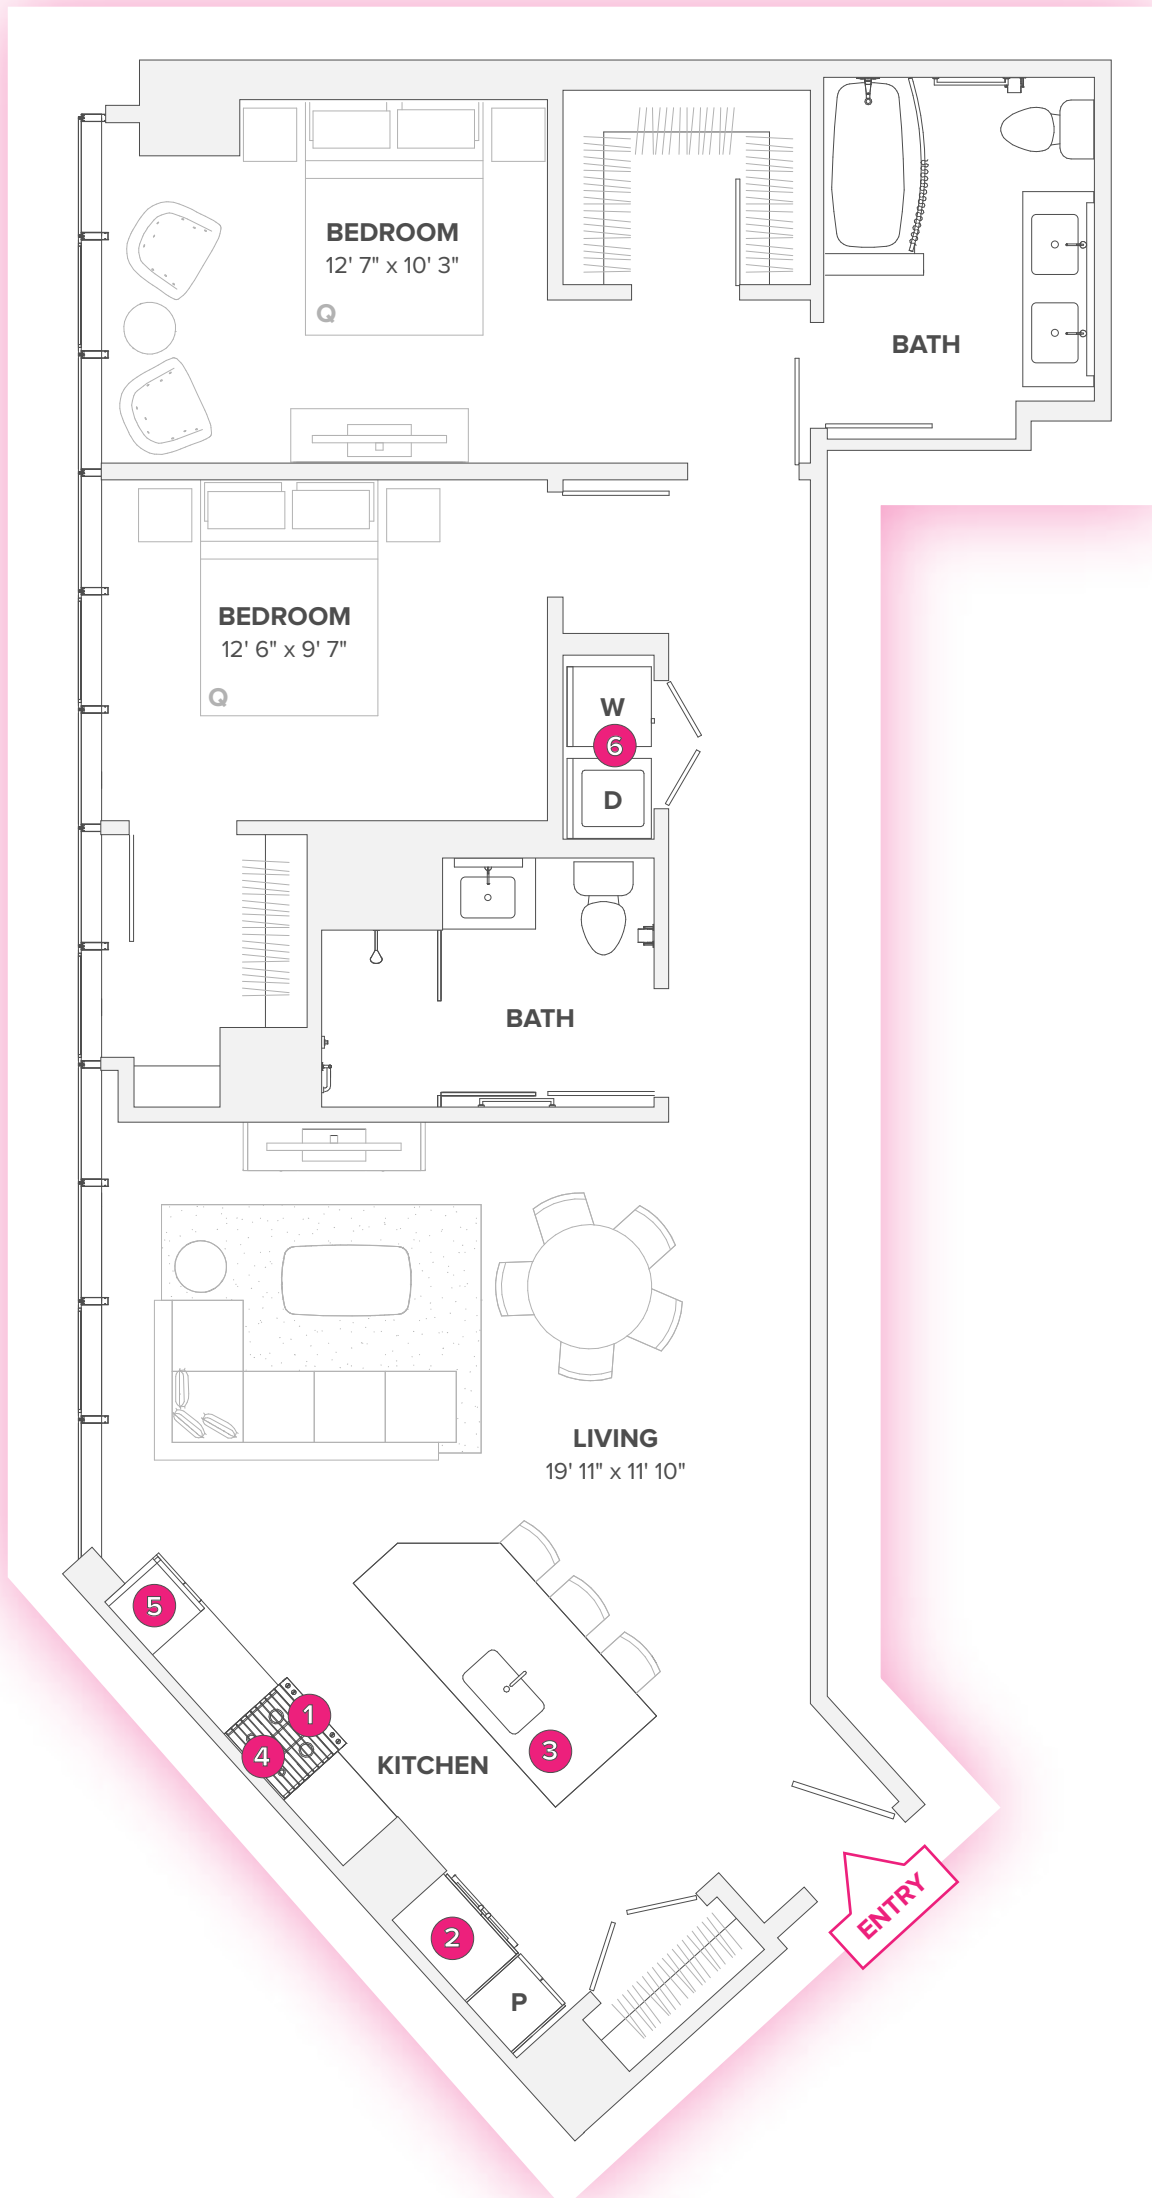

## PENTHOUSE 3

2 BEDROOM  
2 BATH

1. 30" GE Café 6-Burner Gas Range & Convection Oven, Warming Drawer
2. 36" GE Café French Door Refrigerator
3. 24" GE Café Dishwasher
4. 30" GE Café Microwave with Fully Ventilated Hood
5. 20" GE Beverage Center & Wine Cooler
6. 27" GE Full-Sized Washer & Gas Dryer

730 NORTH MILWAUKEE, CHICAGO IL 60642

  All floorplans, furniture, and measurements are approximate and to no particular scale. Actual layout and size may vary.