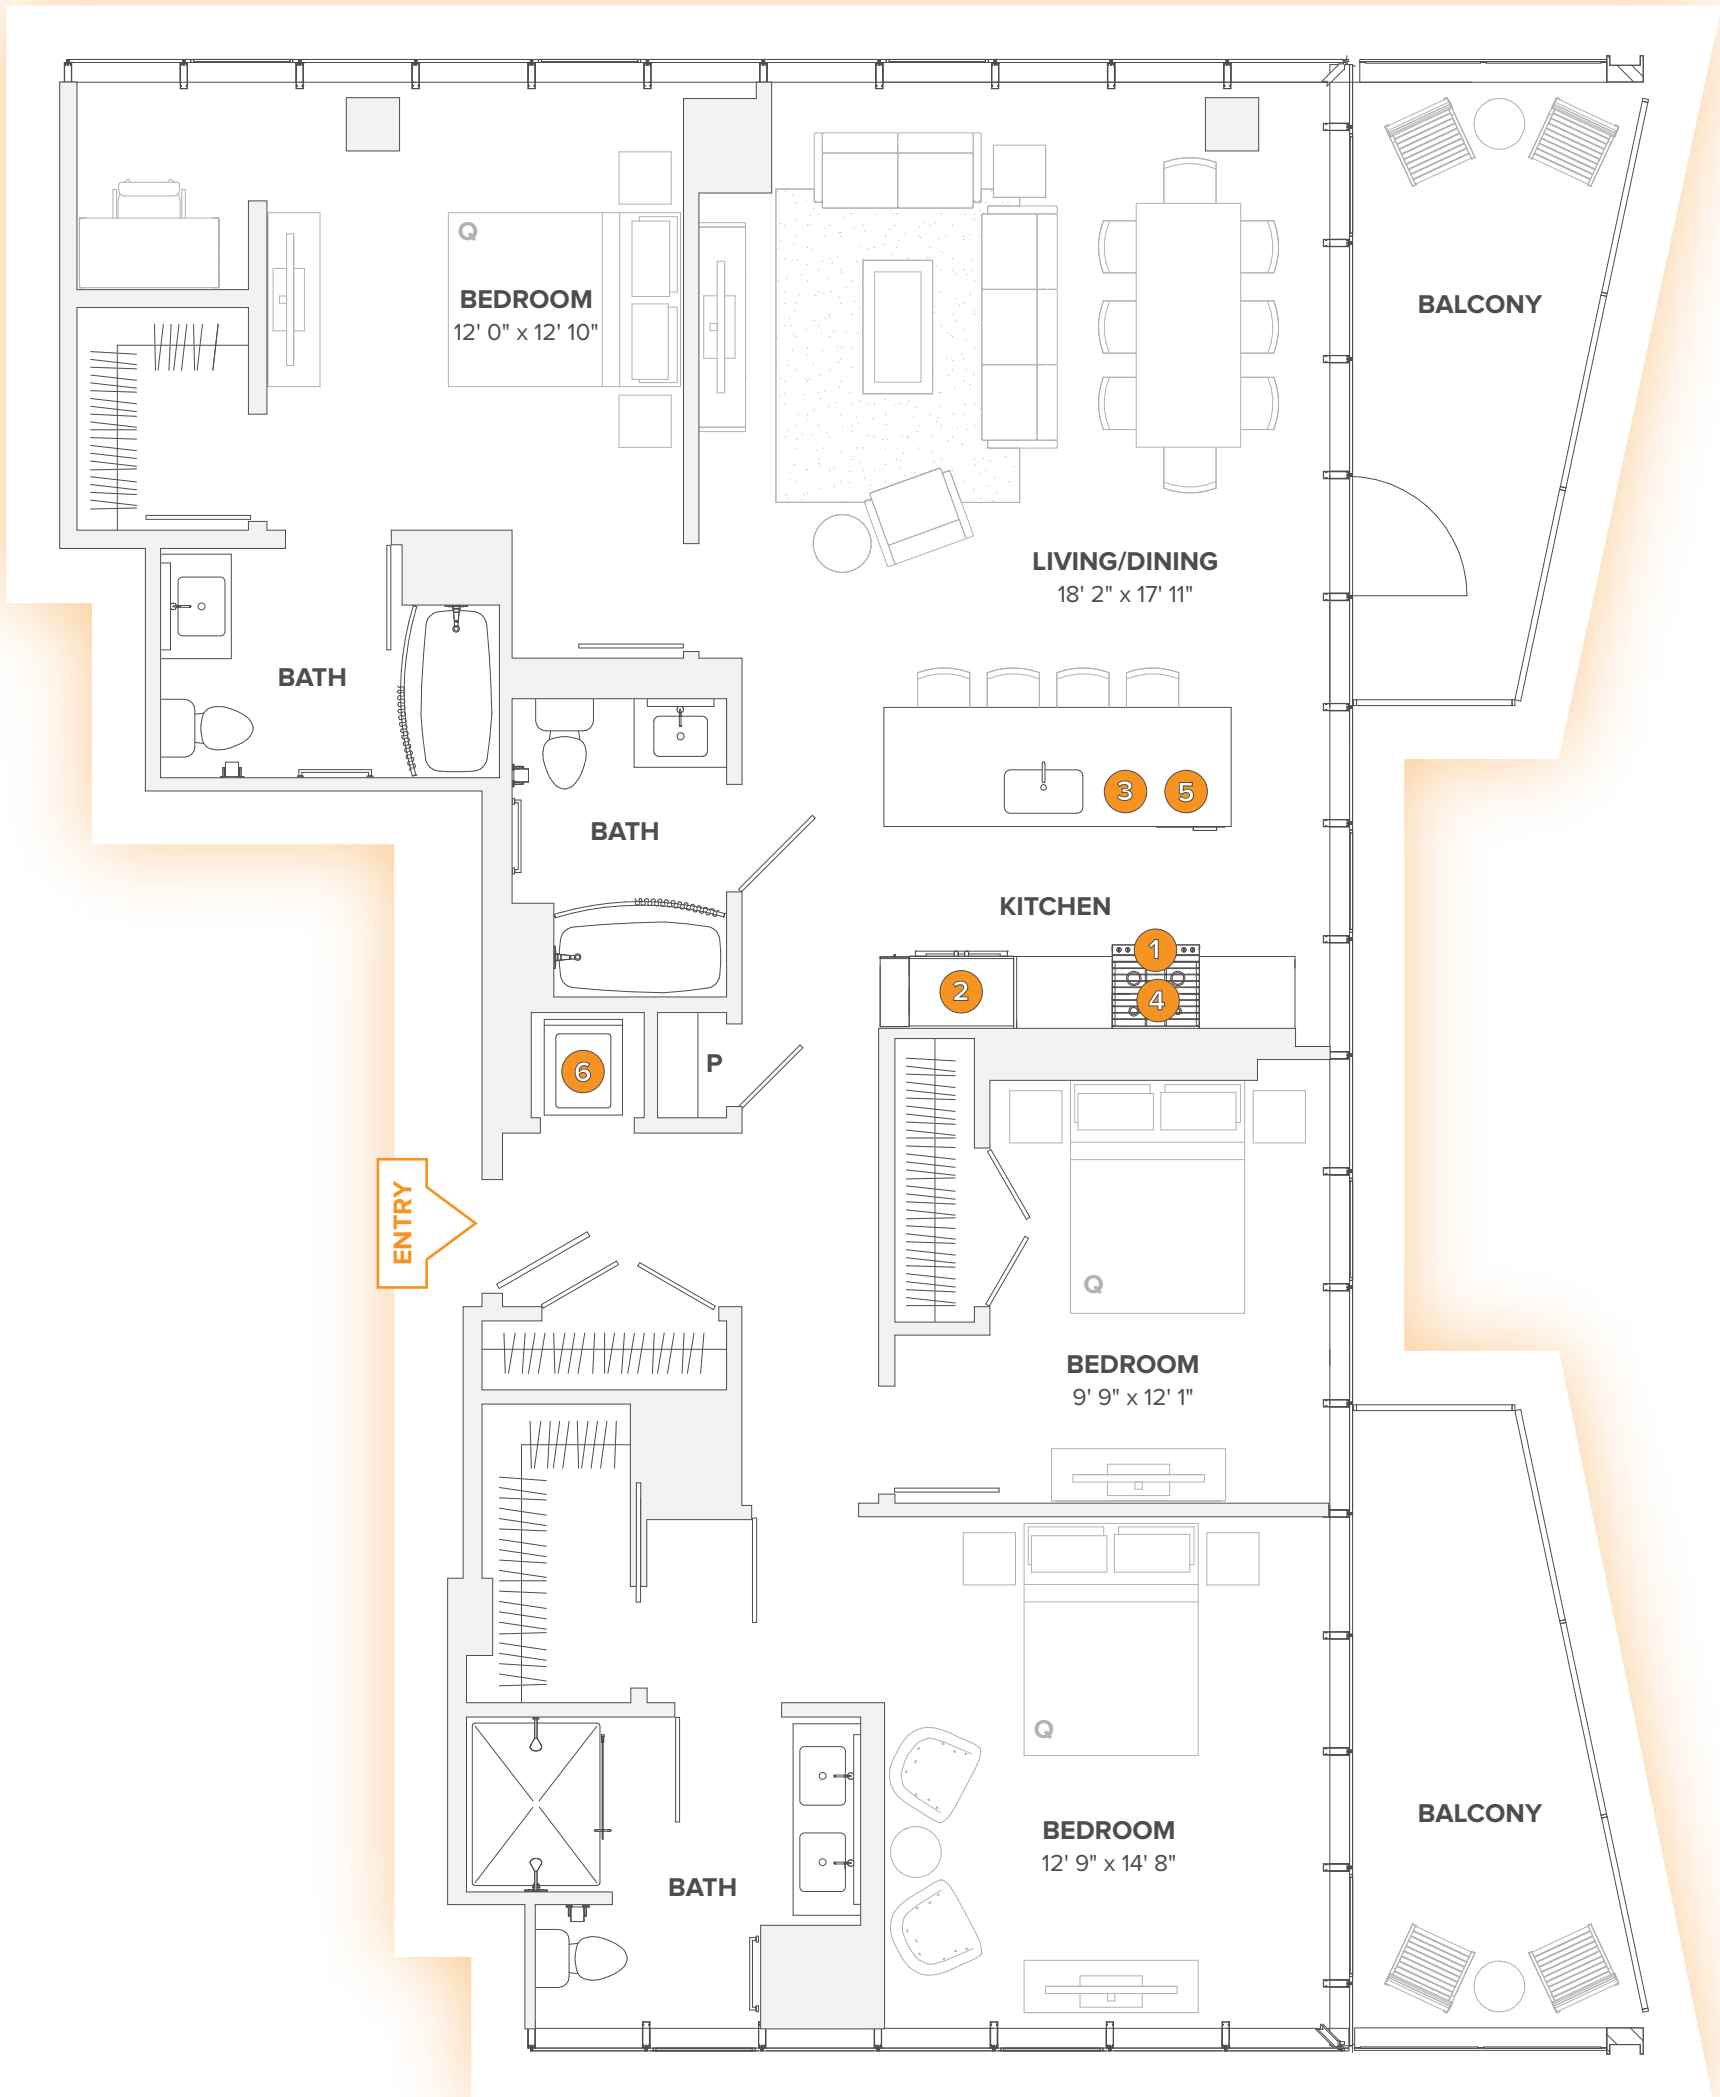

Avenir

PENTHOUSE 4

3 BEDROOM
3 BATH

1. 30" GE Café 6-Burner Gas Range & Convection Oven, Warming Drawer
2. 36" GE Café French Door Refrigerator
3. 24" GE Café Dishwasher
4. 30" GE Café Microwave with Fully Ventilated Hood
5. 20" GE Beverage Center & Wine Cooler
6. 27" GE Full-Sized Washer & Gas Dryer

730 NORTH MILWAUKEE, CHICAGO IL 60642

All floorplans, furniture, and measurements are approximate and to no particular scale. Actual layout and size may vary.

TANDEM